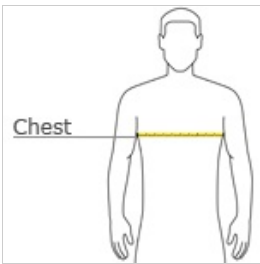

Tagless® 100% Cotton T-Shirt. 5250

- 6-ounce, 100% ComfortSoft® cotton
- 99/1 cotton/poly (Ash)
- 60/40 cotton/poly (Charcoal Heather, Oxford Grey)
- 90/10 cotton/poly (Light Steel)
- Tagless label
- Double-needle coverseamed crewneck
- Lay-flat collar
- Shoulder-to-shoulder taping
- Double-needle sleeves and hem

Please note: This product is transitioning from tagged labels to tag-free and orders may contain a combination of both.

front

back

HOW TO MEASURE

CHEST

With arms down at sides, measure around the upper body, under arms and over the fullest part of the chest.

SIZE CHART

	S	M	L	XL	2XL	3XL	4XL	5XL
Chest	34-36	38-40	42-44	46-48	50-52	54-56	58-60	62-64

COLOR INFORMATION

 Aquatic Blue PMS 2915 C	 Ash* PMS HEATHERED	 Athletic Orange PMS 1585 C	 Black PMS BLACK 6 C	 Cardinal PMS 208 C	 Carolina Blue PMS 279 C	 Charcoal Heather* PMS HEATHERED	 Daffodil Yellow PMS 1205 C	 Dark Chocolate PMS 7533 C	 Deep Forest PMS 5535 C	 Deep Red PMS 207 C
 Deep Royal PMS 662 C	 Denim Blue PMS 646 C	 Fatigue Green PMS 5815 C	 Gold PMS 137 C	 Kelly Green PMS 340 C	 Lavender PMS 2635 C	 Light Blue PMS 283 C	 Light Steel* PMS HEATHERED	 Lime PMS 367 C	 Maroon PMS 505 C	 Navy PMS 289 C
 Orange PMS 172 C	 Oxford Grey* PMS HEATHERED	 Pebble PMS 465 C	 Pink PMS 211 C	 Purple PMS 2685 C	 Sand PMS WARM GREY 3 C	 Shamrock Green PMS 347 C	 Smoke Grey PMS COOL GREY 11 C	 Stonewashed Blue	 Stonewashed Green PMS 5635 C	 Teal PMS 633 C
 Texas Orange PMS 470 C	 White PMS WHITE	 Wow Pink PMS 213 C	 Yellow PMS 106 C							